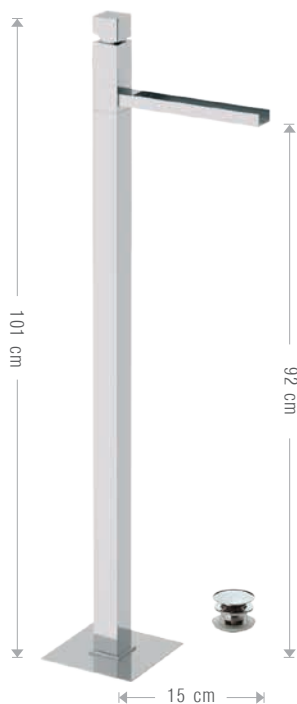

The collection is equipped with ceramic disc cartridge Ø 35 mm.

239RI

393RI

Miscelatore lavabo con bocca a cascata e scarico.
Washbasin mixer with waterfall spout and pop-up waste.

CR

397RI

Miscelatore lavabo alto con bocca a cascata, senza scarico.
High Washbasin mixer with waterfall spout without waste.

CR

493RI

Miscelatore bidet con scarico e tettuccio estetico brevettato.
Bidet mixer with pop-up waste and patented aesthetic nozzle cover.

CR

565RI

Miscelatore monocomando a incasso per lavabo, con piastra rettangolare in ottone cromato e bocca quadrata a cascata.
Single-lever built-it basin mixer, with rectangular wall flange in chrome plated brass and waterfall squared spout.

CR

**385RI**

Miscelatore monocomando lavabo da terra con bocca a cascata con scarico click-clack e troppo pieno.
Single-lever basin mixer floor-mounting with waterfall spout with click-clack waste and overflow.

CR

**21ARI**

Miscelatore vasca da pavimento con bocca a cascata, senza scarico.
freestanding bath mixer with waterfall spout without waste.

CR

**230RI**

Miscelatore vasca esterno con bocca a cascata, con doccetta completamente cromata in ABS, supporto regolabile e flessibile 150 cm.
Wall mtg. bath/shower mixer with waterfall spout, flexible 150 cm and duplex shower with ABS handshower completely chromed.