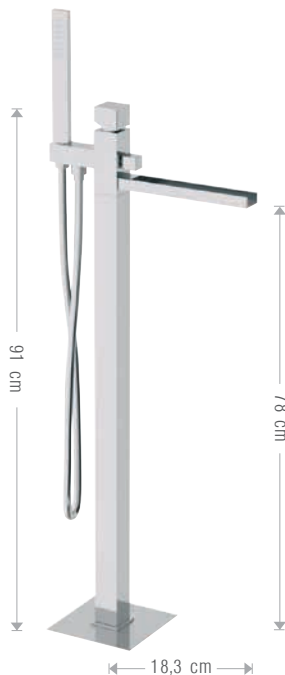

The collection is equipped with ceramic disc cartridge Ø 35 mm.

239RI

393RI

Miscelatore lavabo con bocca a cascata e scarico.
Washbasin mixer with waterfall spout and pop-up waste.

CR

397RI

Miscelatore lavabo alto con bocca a cascata, senza scarico.
High Washbasin mixer with waterfall spout without waste.

CR

493RI

Miscelatore bidet con scarico e tettuccio estetico brevettato.
Bidet mixer with pop-up waste and patented aesthetic nozzle cover.

CR

565RI

Miscelatore monocomando a incasso per lavabo, con piastra rettangolare in ottone cromato e bocca quadrata a cascata.
Single-lever built-it basin mixer, with rectangular wall flange in chrome plated brass and waterfall squared spout.

CR

**385RI**

Miscelatore monocomando lavabo da terra con bocca a cascata con scarico click-clack e troppo pieno.
Single-lever basin mixer floor-mounting with waterfall spout with click-clack waste and overflow.

CR

**21ARI**

Miscelatore vasca da pavimento con bocca a cascata, senza scarico.
freestanding bath mixer with waterfall spout without waste.

CR

**230RI**

Miscelatore vasca esterno con bocca a cascata, con doccetta completamente cromata in ABS, supporto regolabile e flessibile 150 cm.
Wall mtg. bath/shower mixer with waterfall spout, flexible 150 cm and duplex shower with ABS handshower completely chromed.